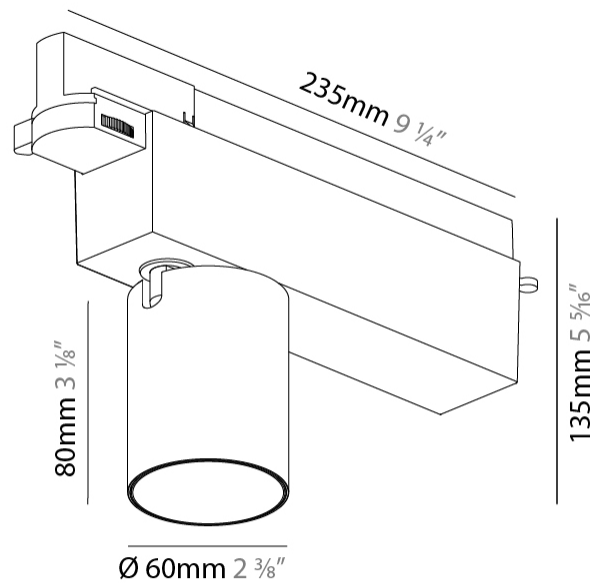

GENERAL

Series: Centriq
Subseries: Centriq 60
Brand: Prolicht
Division: Architectural
Mounting Type: Track
Mounting Location: Ceiling
Subcategory: Spots

PHYSICAL

Shape: Cylinder
Diameter (mm): 60
Diameter (in): 2 3/8
Length (mm): 235
Length (in): 9 1/4
Height (mm): 135
Height (in): 5 5/16
Light Distribution: Adjustable / Direct
Weight (kg): 0.7
Weight (lbs): 1.54
Installation Requirement: Track or profile system
Fixture Finish: SSR / BKV / CWI / CRY / HAB / UFT / ITA / RUA / FTG / MYG / LOD / PUS / FRO / FUP / KIA / POP / BLS / SPG / MEY / GOH / GUM / CHC / COM / ABZ / JAG / OBR / MOS / ROR
Fixture Material: Aluminum Die Cast

ELECTRICAL

Lamp Type: LED (Zhaga Standard)
Input Wattage (W): 12 / 15
Total Output Wattage (W): 10.8 / 13.5
Dimming: Tri-Mode (Non-Dimming and Phase Dimming (120Vac only) and 0-10V Dimming)
Driver Included: Yes
Driver Location: Integrated
Driver Type: Constant Current - Universal
Driver Class: Class 2
Input Voltage (V): 120 - 277
Constant Current (MA): 350

LED

Number of LEDs: 1
Color Temperature (°K): 2700 / 3000 / 3500 / 4000
Max. Delivered Lumen (lm): 520 / 580 / 627 / 640
Nominal Lumen (lm): 960 / 1070 / 1156 / 1180
CRI: >90 CRI
Lamp Life (hrs): 50000
Upon Request: Special Color Temperature Special Led

OPTICAL

Beam Angle: 8
Adjustability: Rotational 340°; Tilt 90°
Upon Request: Special Beam Angles

RATINGS AND CERTIFICATIONS

Certified By: Certified for North American Standards
IP rating: IP20